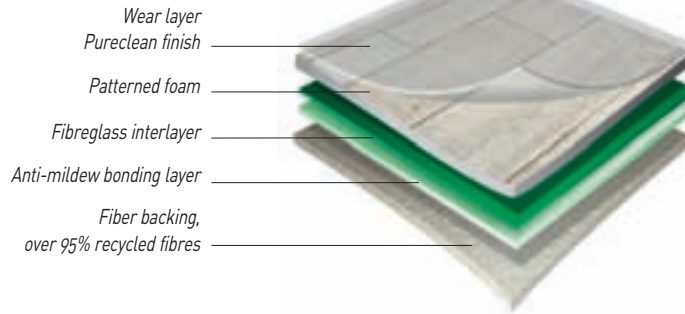

Technical characteristics

			Diamalite	Pureclean Matt	Pureclean Sand	Pureclean Grain
Total thickness	EN 428	mm	2.0	2.0	2.0	2.0
Thickness of the wear layer	EN 429	mm	0.20	0.25	0.25	0.25
Weight: Mass per unit area	EN 430	g/m²	1370	1390	1390	1415
Width of rolls	EN 426	m	2 / 3 / 4	2 / 3 / 4	2 / 3 / 4	2 / 3 / 4
Length of rolls	EN 426	ml	± 30	± 30	± 30	± 30
Surface treatment	-	-	Diamalite	Pureclean	Pureclean	Pureclean
European classification	EN 685	class	22	23/31	23/31	23/31
Fire rating - Classification	EN 13501-1	class	C_{fl}-s1	C_{fl}-s1	C_{fl}-s1	C_{fl}-s1
Wear Group	EN 653	group	T	T	T	T
Impact sound insulation	EN ISO 717/2	dB	15	15	15	15
Slip resistance wet: ramp test with oil	DIN 51 130	class	R9	R10	R10	R10
Dimensional stability	EN 434	%	0.05	0.05	0.05	0.05
Residual indentation	EN 433	mm	0.25	0.25	0.25	0.25
Thermal conductivity	EN 12 524	W/(m.k)	0.25	0.25	0.25	0.25
Colour fastness	EN 20 105-B02	degree	≥ 6	≥ 6	≥ 6	≥ 6
Guarantee		year	8	12	12	12

CE MARKING

Areas of use: domestic use

⊖ Thick
⊕ Resistant!

Best value
for money

Primetex, non-tear!

Thin & tough!

Primetex, without glue !

Economical, quick and easy to lay

- No glue

Saves extra costs

Primetex, all uses floor

Waterproof : ideal for wet rooms

- bathroom, kitchen

Easy to clean & hygienic

- living room, kid's bedroom

Laying

The subfloor must be smooth, clean, dry, undamaged and flat.

Recommendations: unroll the floorcovering 24 hours before laying.

Floor covering should not be laid in rooms at a temperature is below 15°C.

Can be installed on underfloor heating (up to 28°C). Weld the joints (cold-treatment product) to ensure good water-tightness.

Recommended laying methods:

- Loose laying without glue: up to 25 sq. m
- Laying without glue, with double-sided tape or hook & loop strips around the edges of the room: over 25 sq. m

If permanent laying with glue: use a single stick acrylic glue (approximately 250g/sq. m).

Use a finely-notched trowel.

Cleaning and care

Regular cleaning with a vacuum cleaner, dust mop or a wet cloth.

Cleaning: with water and a neutral detergent; rinse with clean water.

Stain removal: White Spirit removes almost all stains. Do not use solvents.

Precautions: do not use floor wax.

Avoid rubber leg caps and casters. Replace with plastic caps and polyamide casters. Protect the bases and legs of your waxed furniture with a felt disc.

HEALTH

- Formaldehyde-free
- Lead-free, no heavy metals
- Solvent-free
- No harmful plasticizer
- Low VOC emission
- Glueless laying

ENVIRONMENT

- 100% recyclable
- ISO 14001
- Soapy water cleaning