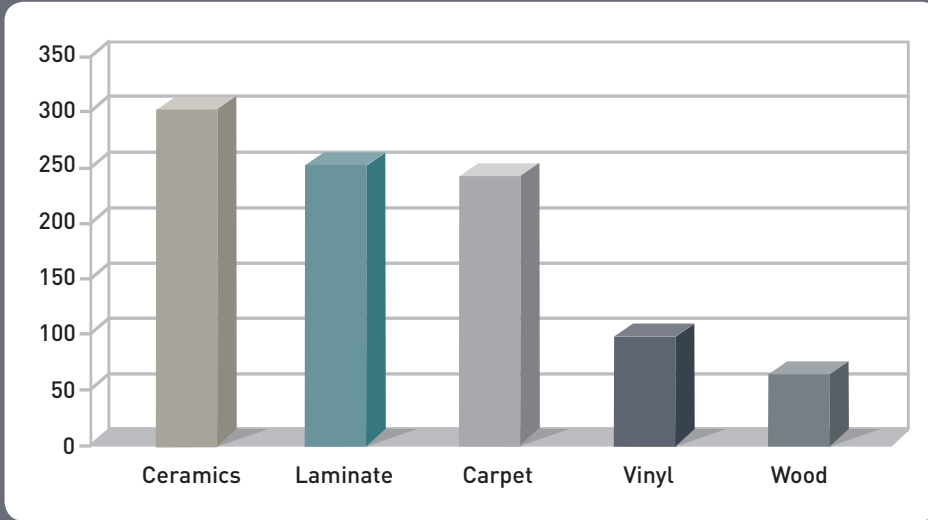

Recycled items

● Shoe soles

● Flower pots

●●●●● The Floor Covering market in Western Europe in 2011

Breakdown of volume sales by floor covering in Mm²:

Potential = 945 Mm² → Vinyl = 10 %

Breakdown of vinyl sales by size: