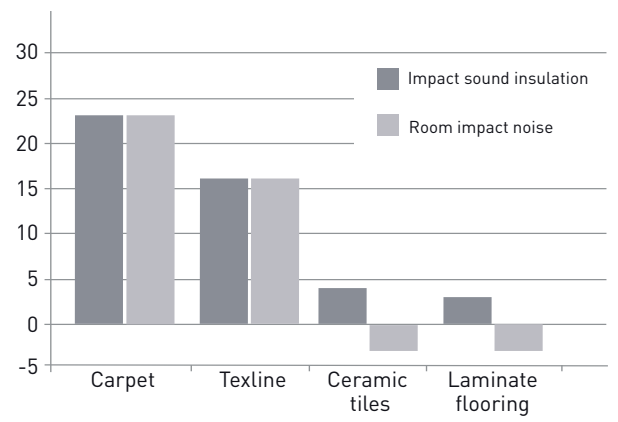

Many Customer Advantages

COMFORT

Quiet ! Perfect for flats + to cover hard & noisy floors

Textile backing improves sound insulation
Reduces airborne sound-making for a quieter, more comfortable home