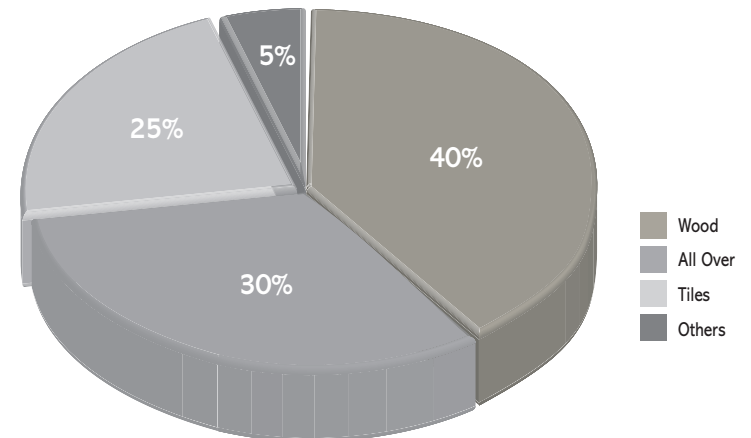

Breakdown of vinyl sales by design type:

% of volume sales of vinyl in Western Europe